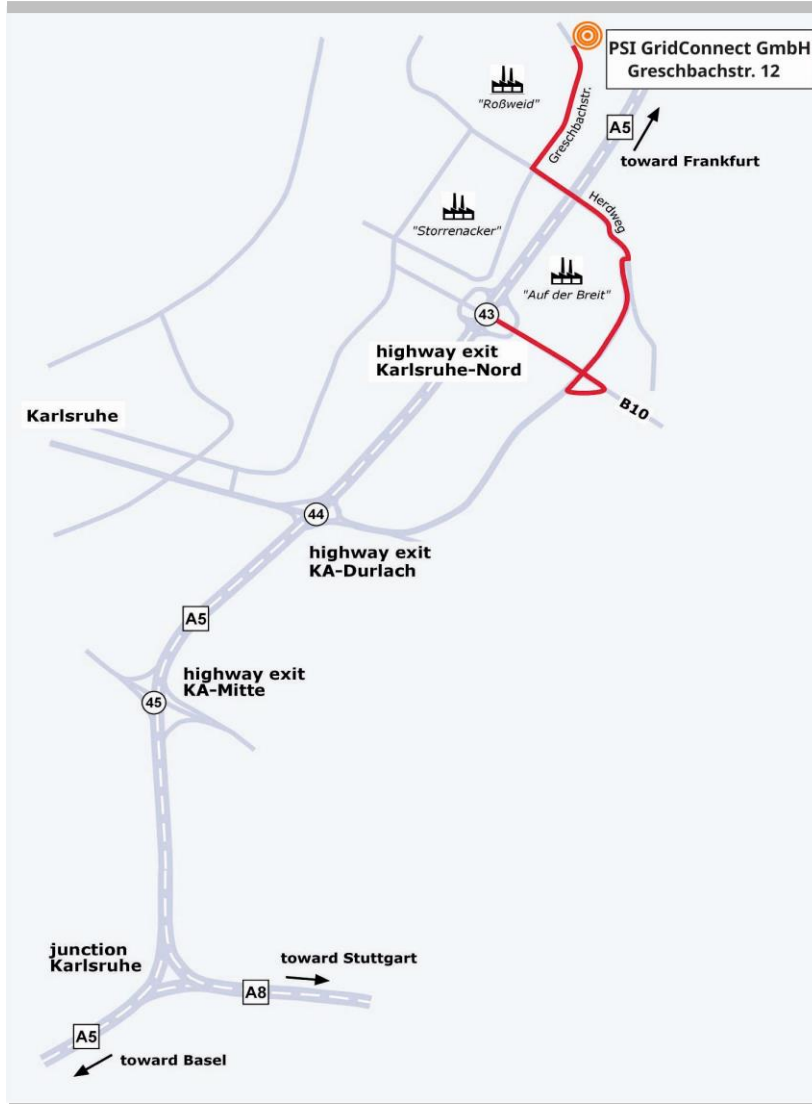

How to find PSI GridConnect GmbH

from Frankfurt (A5)

Coming from the north (A5) please exit the highway A5 at the exit 43 (**Karlsruhe-Nord**) in the direction of the industrial area „**Roßweid**“ + exit the **B10** at the first exit + turn right at the traffic lights and follow the road + turn left into **Herdweg** + at the next traffic light intersection take a right turn into **Greschbachstr.** + the number 12 is on the right side about 800 m ahead.

from Basel (A5) or Stuttgart (A8)

Coming from Stuttgart (A8) change onto the **highway A5 in direction of Frankfurt** at the highway junction „**Karlsruhe**“, + exit the highway A5 at exit 43 (**Karlsruhe-Nord**) in the direction of the industrial area „**Roßweid**“ + exit the **B10** at the first exit + turn right at the traffic lights and follow the road + turn left into **Herdweg** + at the next traffic light intersection take a right turn into **Greschbachstr.** + the number 12 is on the right side about 800 m ahead.